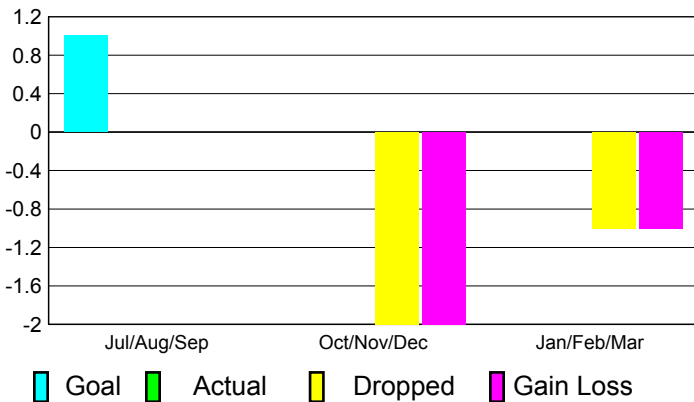

2010-2011 GMT Reports for District (or Undistricted) **District 4 C4**

GMT: **DANA M BIGGS**

Location: **CALIFORNIA**

GMT CA: **1**

CLUBS

**Club Results
2010-2011**

**Clubs
2009-2010**

Month	New Club Goal	Actual New Clubs	Actual Dropped Clubs	Gain/Loss of Clubs	Gain/Loss of Clubs
Jul/Aug/Sep	1	0	0	0	0
Oct/Nov/Dec	0	0	-2	-2	0
Jan/Feb/Mar	0	0	-1	-1	0
Totals	1	0	-3	-3	0

Club Results 2010-2011

Goal, New, Dropped, Gain/Loss

Comparison of Club Gain/Loss

Current Year Compared to the Previous Year

YTD Status Quo Clubs 2010-2011

Status Quo Clubs Compared to Status Quo Members

MEMBERSHIP