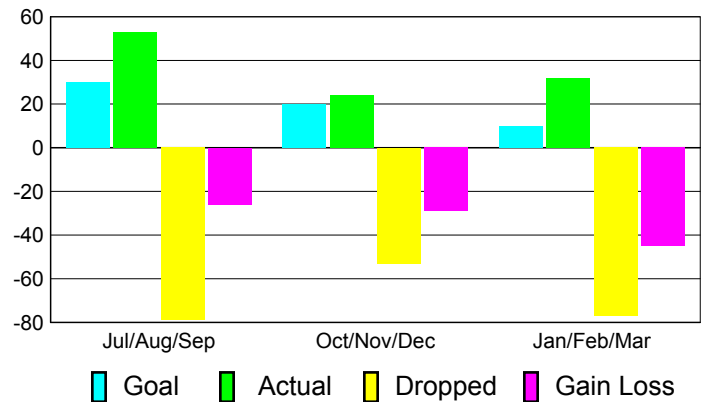

Membership Results 2010-2011

Goal, New, Dropped, Gain/Loss

Comparison of Membership Gain/Loss

Current Year Compared to the Previous Year